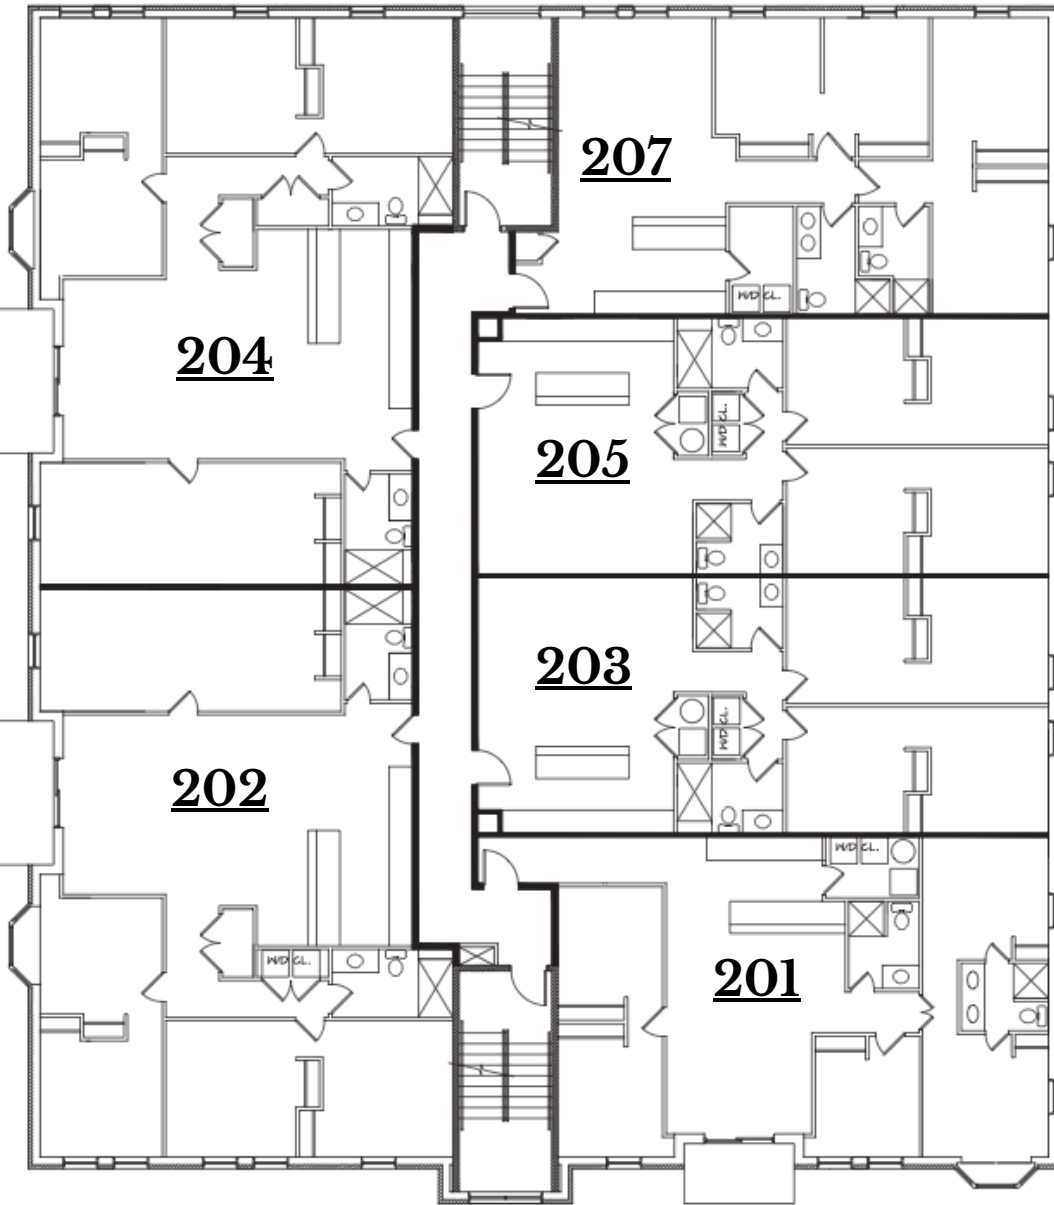

52 North Chapel

1 SECOND FLOOR PLAN
A-2 SCALE: 1/8" = 1'-0"

2 THIRD FLOOR PLAN
A-2 SCALE: 1/8" = 1'-0"