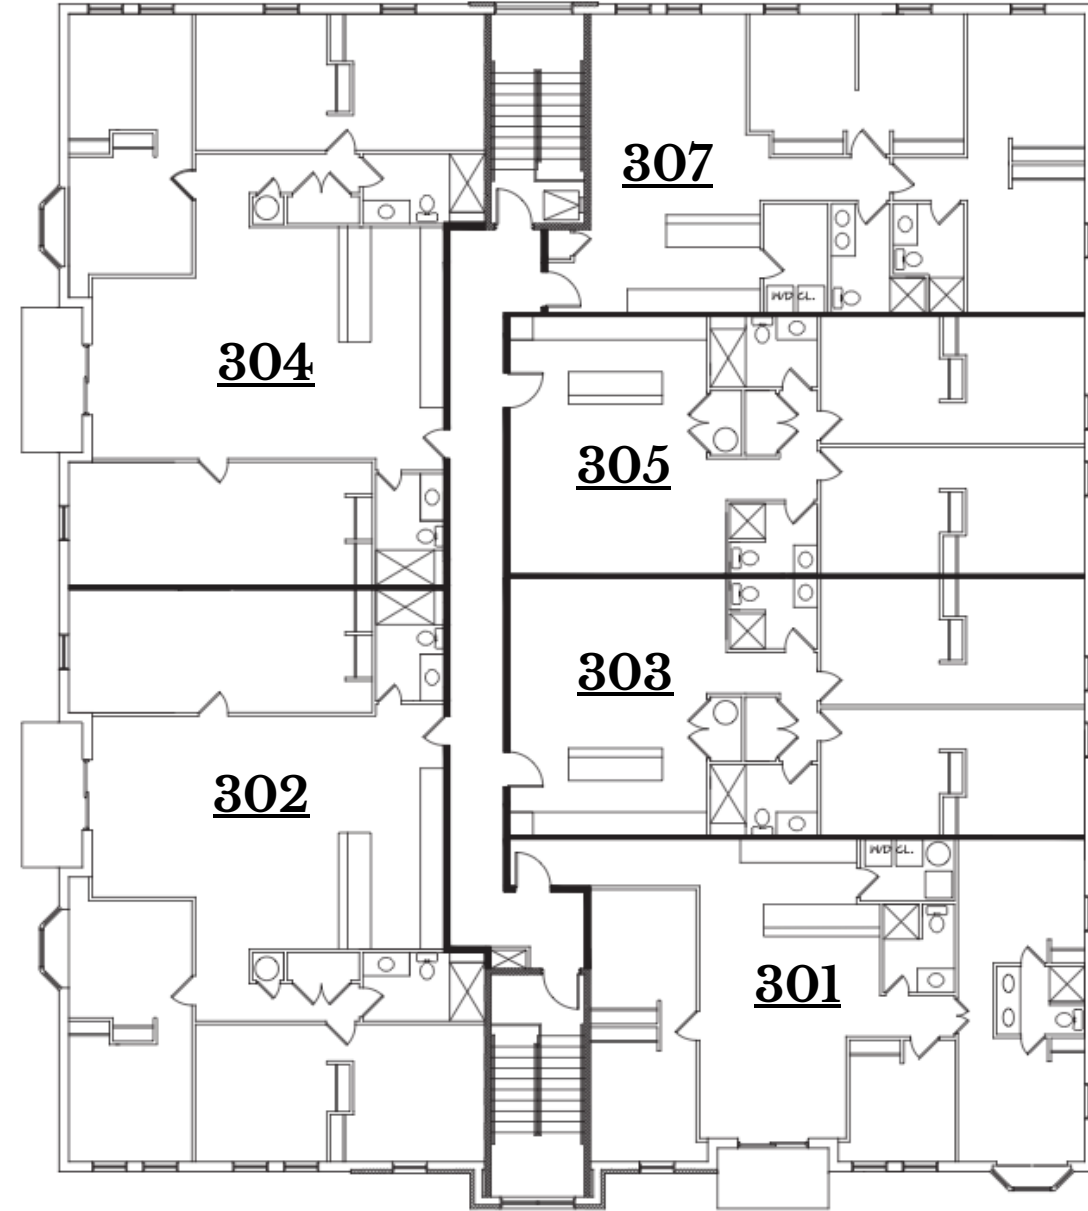

52 North Chapel

1 SECOND FLOOR PLAN
A-2 SCALE: 1/8" = 1'-0"

2 THIRD FLOOR PLAN
A-2 SCALE: 1/8" = 1'-0"